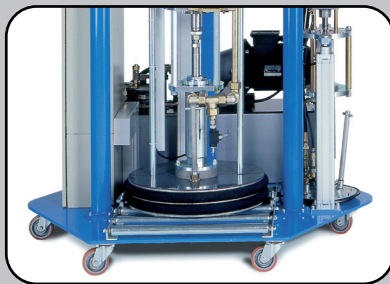

HD PRO-6 EASY

2C

2C – Hydraulic Hand Gunning Machine

Standard Features:

- New generation pumps with long stroke technology ensure optimum mixing ratios are achieved
- Control Panel always visible
- Mobile Frame
- Variable mixing ratio
- Roller for ease of barrel change
- One hand mixing ratio control
- Two hand safety operation
- Heated follower plate (Base)
- Potlife control
- "Barrel empty" control
- Boom arm 2500 mm long with pneumatic support
- Automatic switch off at excess pressure or lack of material
- Follower plate designed for minimal rest quantity in barrel
- Complete mixing system

Safe, Powerful and Ergonomic

- more Stability
- new pump generation
- Adjustable control panel
- increased mixing ratio accuracy
- very easy to use